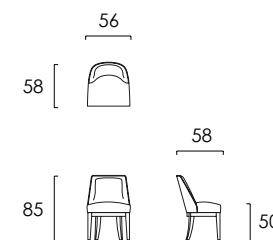

Dining chair made of structure in solid glossy or matte beech. Seat and back enveloping midsize proposal with fabric or leather in various colors from samples.

SEDIA
CHAIR

dimensioni

size

L 56 cm
P 58 cm
H 85 cm
H sed. 50

W 22.04"
D 22.83"
H 33.46"
H seat 19.68"

STRUTTURA
• FAGGIO MASSELLO

SEDUTA e SCHIENALE
• PELLE
• TESSUTO

Colori da campionario

TESSUTO O PELLE

ml 0,0
mq 0,0

STRUCTURE
• SOLID BEECH

SEAT & BACK
• LEATHER
• FABRIC