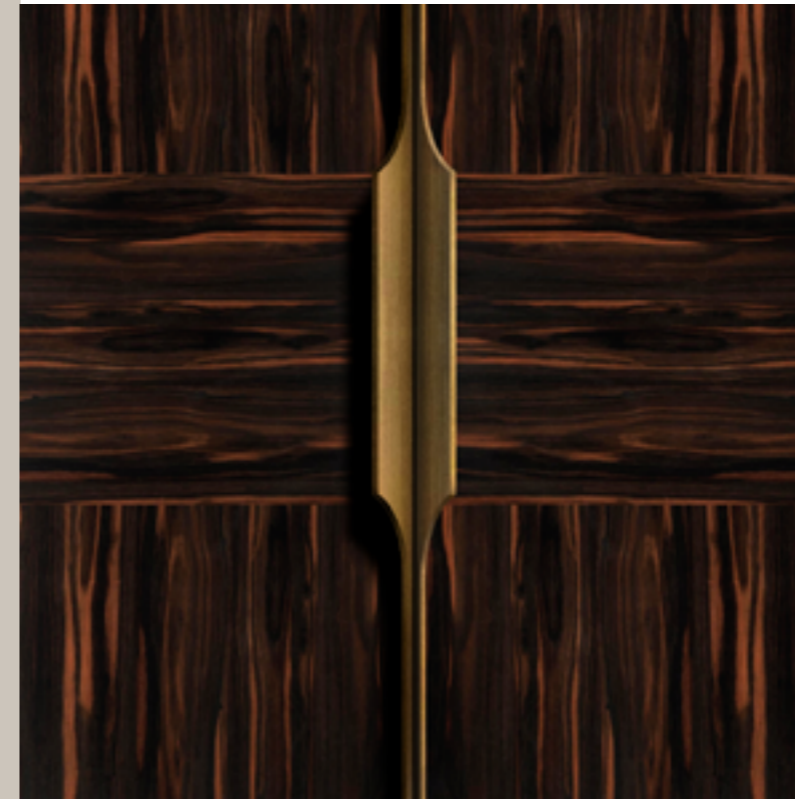

**DIONE**  
bar cabinet

ART. C 005. 01

**DIONE**

bar cabinet

Mobile bar in Ebano o Palissandro. Maniglie e finiture in ottone spazzolato o lucido. Ripiano interno in Scagliola Carpigiana con decorazione floreale e foderato in specchi molati con ripiani per bottiglie. Cassetti interni e porta tagliere.

Cabinet bar with wooden structure of Ebony or Palisander. Handles and fixtures brass brushed or polished. Internal shelf in Scagliola Carpigiana with floral handmade decoration, lining faceted mirrors with shelves for bottles. Internal drawers and brings cutting board.

MOBILE BAR  
BAR CABINET

dimensioni size

L 109 cm	W 42.91"
P 58 cm	D 22.83"
H 160 cm	H 63.00"

STRUTTURA  
• LEGNO

INTERNO  
• SPECCHIO  
• SCAGLIOLA CARPIGIANA

ESTERNO  
• EBANO, PALISSANDRO

MANIGLIE  
• OTTONE