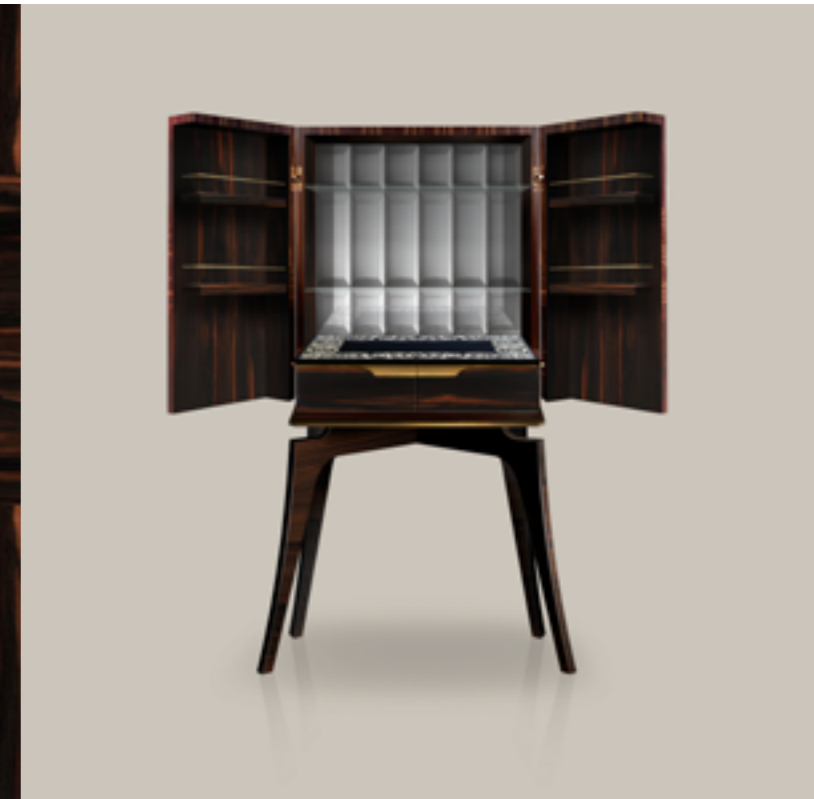

**DIONE**  
bar cabinet

ART. C 005. 01

**DIONE**

bar cabinet

Mobile bar in Ebano o Palissandro. Maniglie e finiture in ottone spazzolato o lucido. Ripiano interno in Scagliola Carpigiana con decorazione floreale e foderato in specchi molati con ripiani per bottiglie. Cassetti interni e porta tagliere.

Cabinet bar with wooden structure of Ebony or Palisander. Handles and fixtures brass brushed or polished. Internal shelf in Scagliola Carpigiana with floral handmade decoration, lining faceted mirrors with shelves for bottles. Internal drawers and brings cutting board.

MOBILE BAR  
BAR CABINET

dimensioni size

L 109 cm	W 42.91"
P 58 cm	D 22.83"
H 160 cm	H 63.00"

STRUTTURA  
• LEGNO

INTERNO  
• SPECCHIO  
• SCAGLIOLA CARPIGIANA

ESTERNO  
• EBANO, PALISSANDRO

MANIGLIE  
• OTTONE