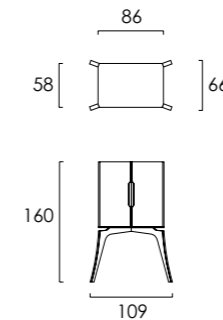

**DIONE**  
bar cabinet

ART. C 005. 01

**DIONE**

bar cabinet

Mobile bar in Ebano o Palissandro. Maniglie e finiture in ottone spazzolato o lucido. Ripiano interno in Scagliola Carpigiana con decorazione floreale e foderato in specchi molati con ripiani per bottiglie. Cassetti interni e porta tagliere.

Cabinet bar with wooden structure of Ebony or Palisander. Handles and fixtures brass brushed or polished. Internal shelf in Scagliola Carpigiana with floral handmade decoration, lining faceted mirrors with shelves for bottles. Internal drawers and brings cutting board.

MOBILE BAR  
BAR CABINET

dimensioni size

L 109 cm	W 42.91"
P 58 cm	D 22.83"
H 160 cm	H 63.00"

STRUTTURA  
• LEGNO

INTERNO  
• SPECCHIO  
• SCAGLIOLA CARPIGIANA

ESTERNO  
• EBANO, PALISSANDRO

MANIGLIE  
• OTTONE