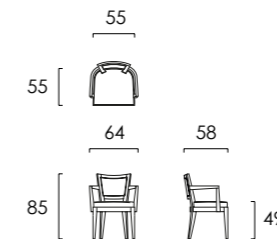

AUGUSTA

dining chair

Design by STEFANO MORA

AUGUSTA

sedia | dining chair

ART. DC 003.

SEDIA CON BRACCIOLO CHAIR WITH ARMS

dimensioni	size
L 64 cm	W 25.20"
P 58 cm	D 22.83"
H 85 cm	H 33.46"
H sed. 49	H seat 19.29"

dimensioni	size
L 55 cm	W 21.65"
P 58 cm	D 22.83"
H 85 cm	H 33.46"
H sed. 49	H seat 19.29"

STRUTTURA
• ROVERE MASSELLO

STRUCTURE
• SOLID OAK

SEDUTA
• PELLE

SEAT
• LEATHER

SCHIENALE
• PELLE
• PELLE INTRECCIATA